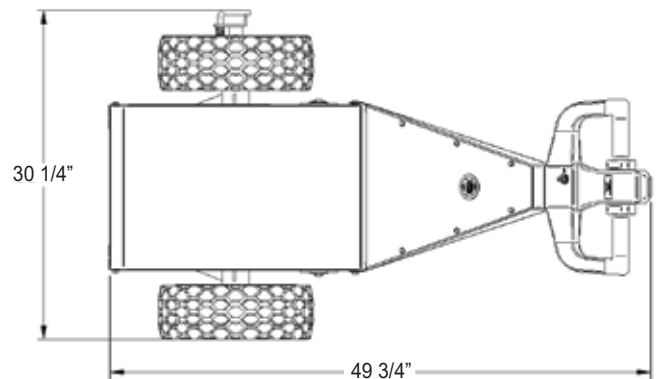

1425 Stagecoach Road, Shakopee, MN 55379
Phone: 800.800.9274 or 952.445.8295

powerpusher.com

PowerPusher®
If It Rolls... We Can Move It.™