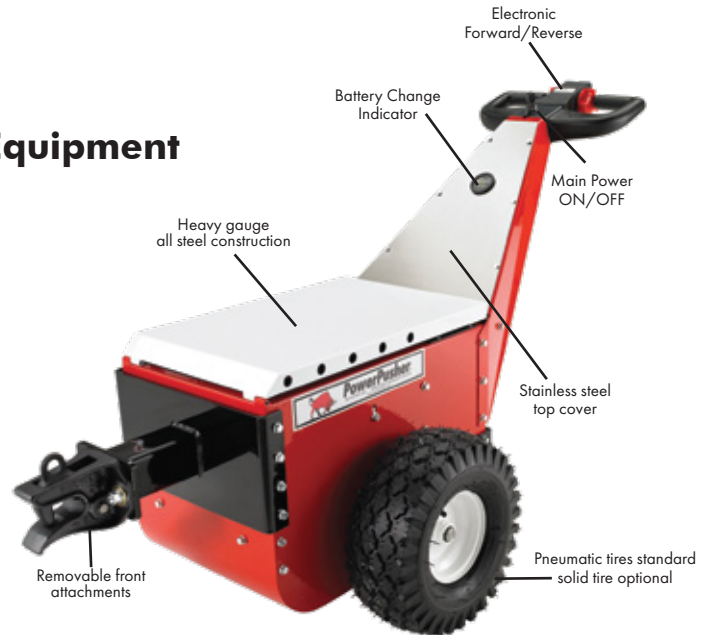

PowerPusher®

If It Rolls...We Can Move It.™

Extra-Duty PowerPusher™

Battery-Powered Material Handling Equipment

The **Extra-Duty PowerPusher™** improves operator safety, reduces manpower and increases plant floor productivity with less downtime by transporting heavy loads fast and without excess exertion or muscle strain. A single operator can maneuver from 500 pounds up to 25,000 pounds with total control. The electrically powered, compact tug replaces large, expensive material handling equipment, such as fork lifts and tractors. With a wide range of standard or custom attachments available, the tugs are a scalable, flexible solution built to meet specific load requirements.

- 24-Volt DC, 400-watt motor delivers up to 25,000 pound heavy-duty push/pull capacity
- Transaxle design delivers stable operation over uneven surfaces
- Fully programmable control system with diagnostic features to adjust speed and acceleration/deceleration based on load and environment
- Ergonomic handles with hand guards increase operator comfort and safety
- Electrically powered with on-board charger for long-lasting, efficient operation
- Fingertip controls and compact sizing for easy maneuverability and operation

MACHINE SPECIFICATIONS	
Motor Type:	24 Volt D.C. either 200W (4,000 lbs. capacity) or 400W (25,000 lbs. capacity)
Gearbox:	Single speed reduction gearbox, with differential
Drive Mechanism:	2 x chain & sprocket
Controller:	Fully programmable, with diagnostic capability
Batteries:	(2) 12-Volt Group 27 deep cycle marine batteries
Battery Charger:	On-Board, 3 stage, 2 x 10 Amp circuits
Push/Pull Capacity:	Up to 25,000 lbs. (Subject to rolling resistance of load)

OPTIONS

- Maintenance Free Batteries
- Motion Alert Beeper
- Tire Options: Pneumatic (Standard), Foam Filled, Solid Rubber and Solid Rubber Non-Marking Tires
- Motion Strobe Light
- Remote Control
- Stainless Steel
- Fold Up Handles for Smaller Footprint
- Versatile standard and custom attachments available—see website