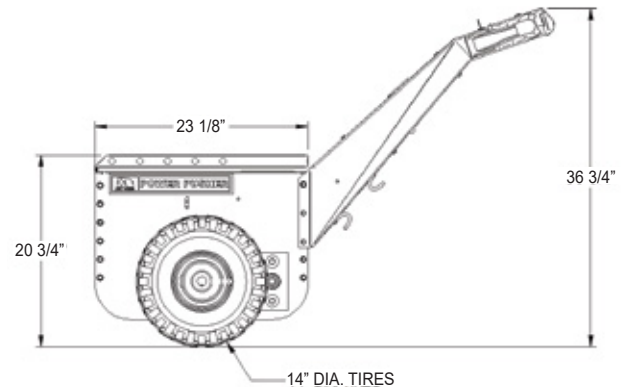

1425 Stagecoach Road, Shakopee, MN 55379
Phone: 800.800.9274 or 952.445.8295

powerpusher.com

PowerPusher®
If It Rolls... We Can Move It.™