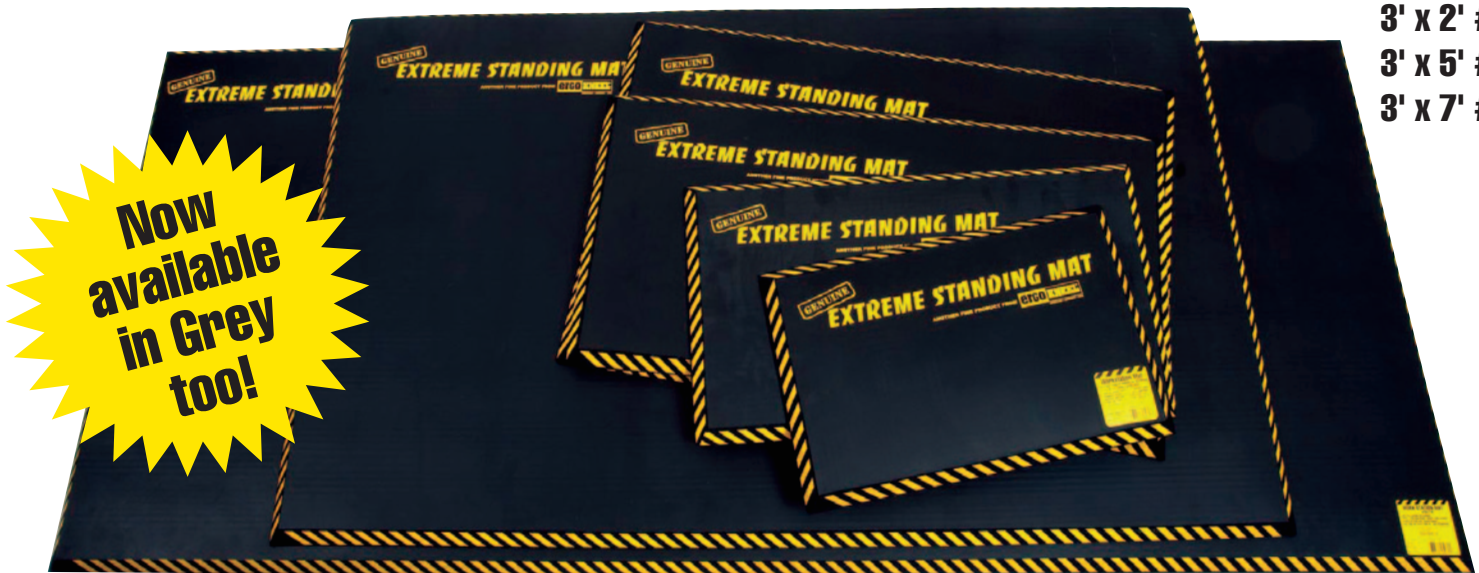

# Extreme Standing Mats®

The ultimate shock absorber for extreme standing or kneeling

- Keeps body in gentle motion to improve circulation and joint lubrication
- Eliminates high frequency vibrations
- Designed for extreme standing at fixed workstations
- Yellow safety caution bars alert 1" height

14" x 21" #5010

16" x 28" #5020

18" x 36" #5030

3' x 2' #5032

3' x 5' #5035

3' x 7' #5070

## Material Characteristics

- 1" thick closed cell nitrile foam rubber
- Will not compression set
- Self extinguishing
- Will not absorb liquids
- Silicone free
- Six convenient sizes